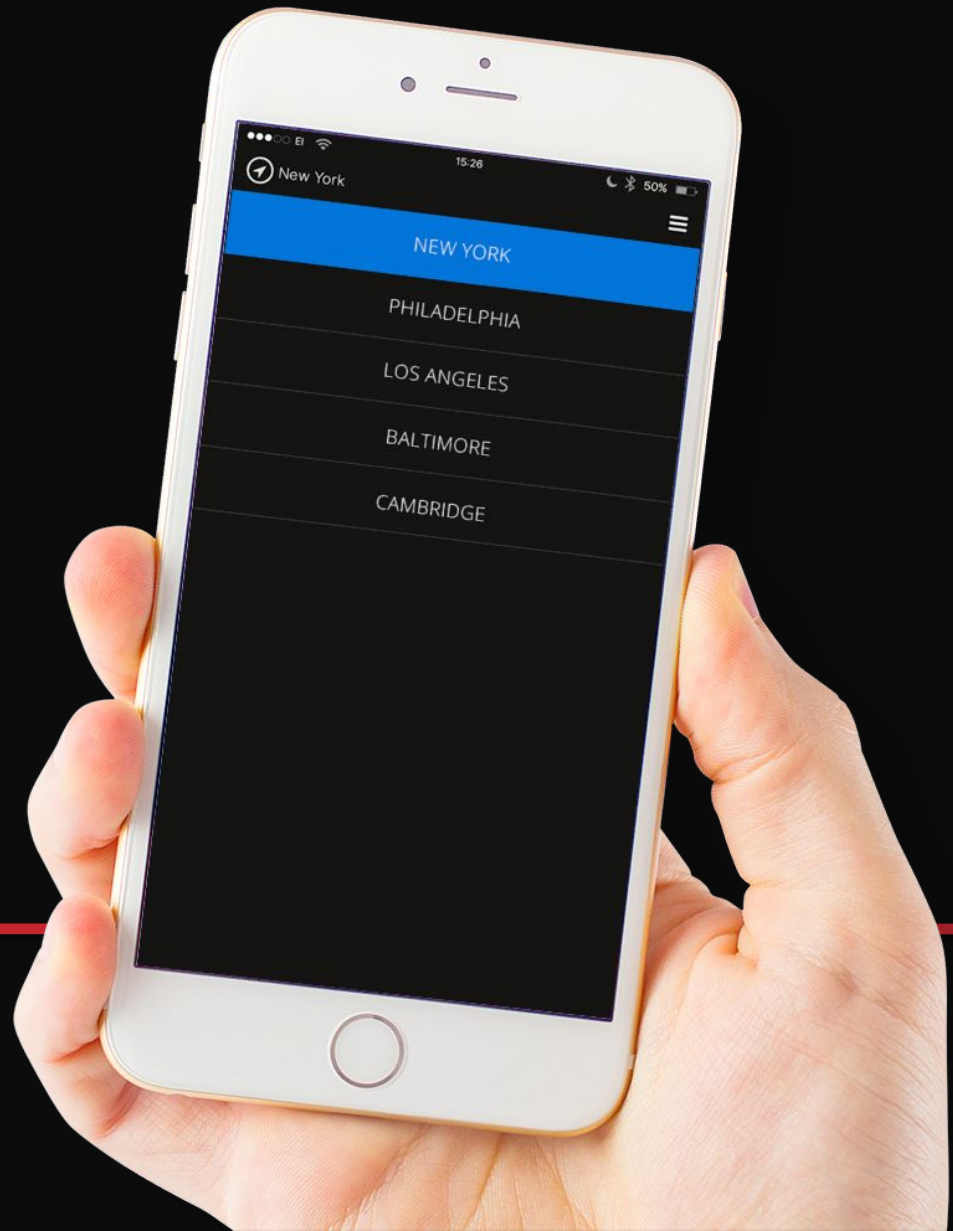

# LOGIN

or **CREATE AN ACCOUNT**

**Email**

Patron's email

**Password**

Minimum of 6 characters

**SELECT CITY**

# SELECT YOUR SHOW

# CHOOSE GALAPRO **WI-FI**

The network is  
**GalaPro + show name**

The password is '**galapro1**'

Wait until you are connected,  
then return to the GalaPro app.

After the show,  
remember to turn off  
**AIRPLANE MODE**