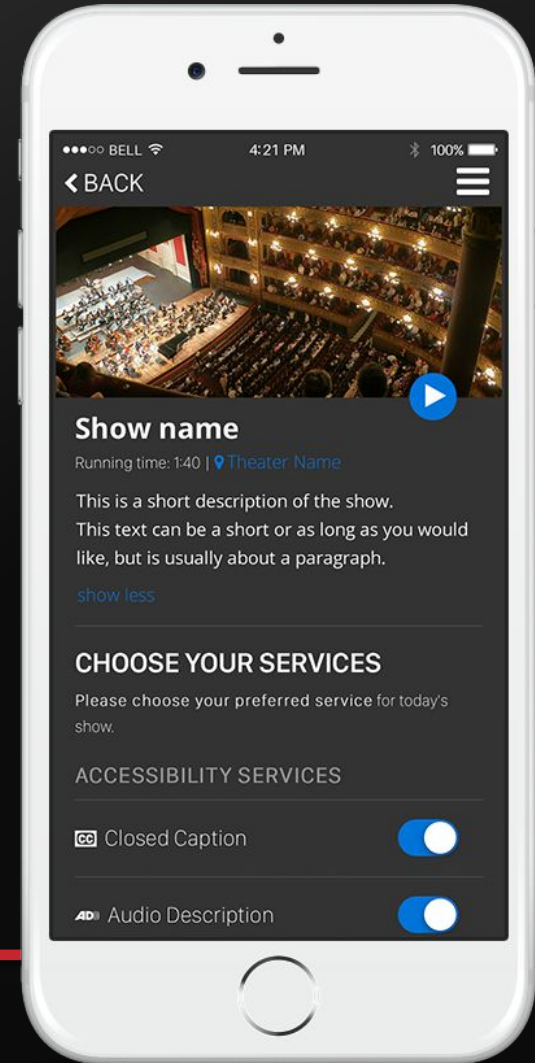

SEE SHOW INFO